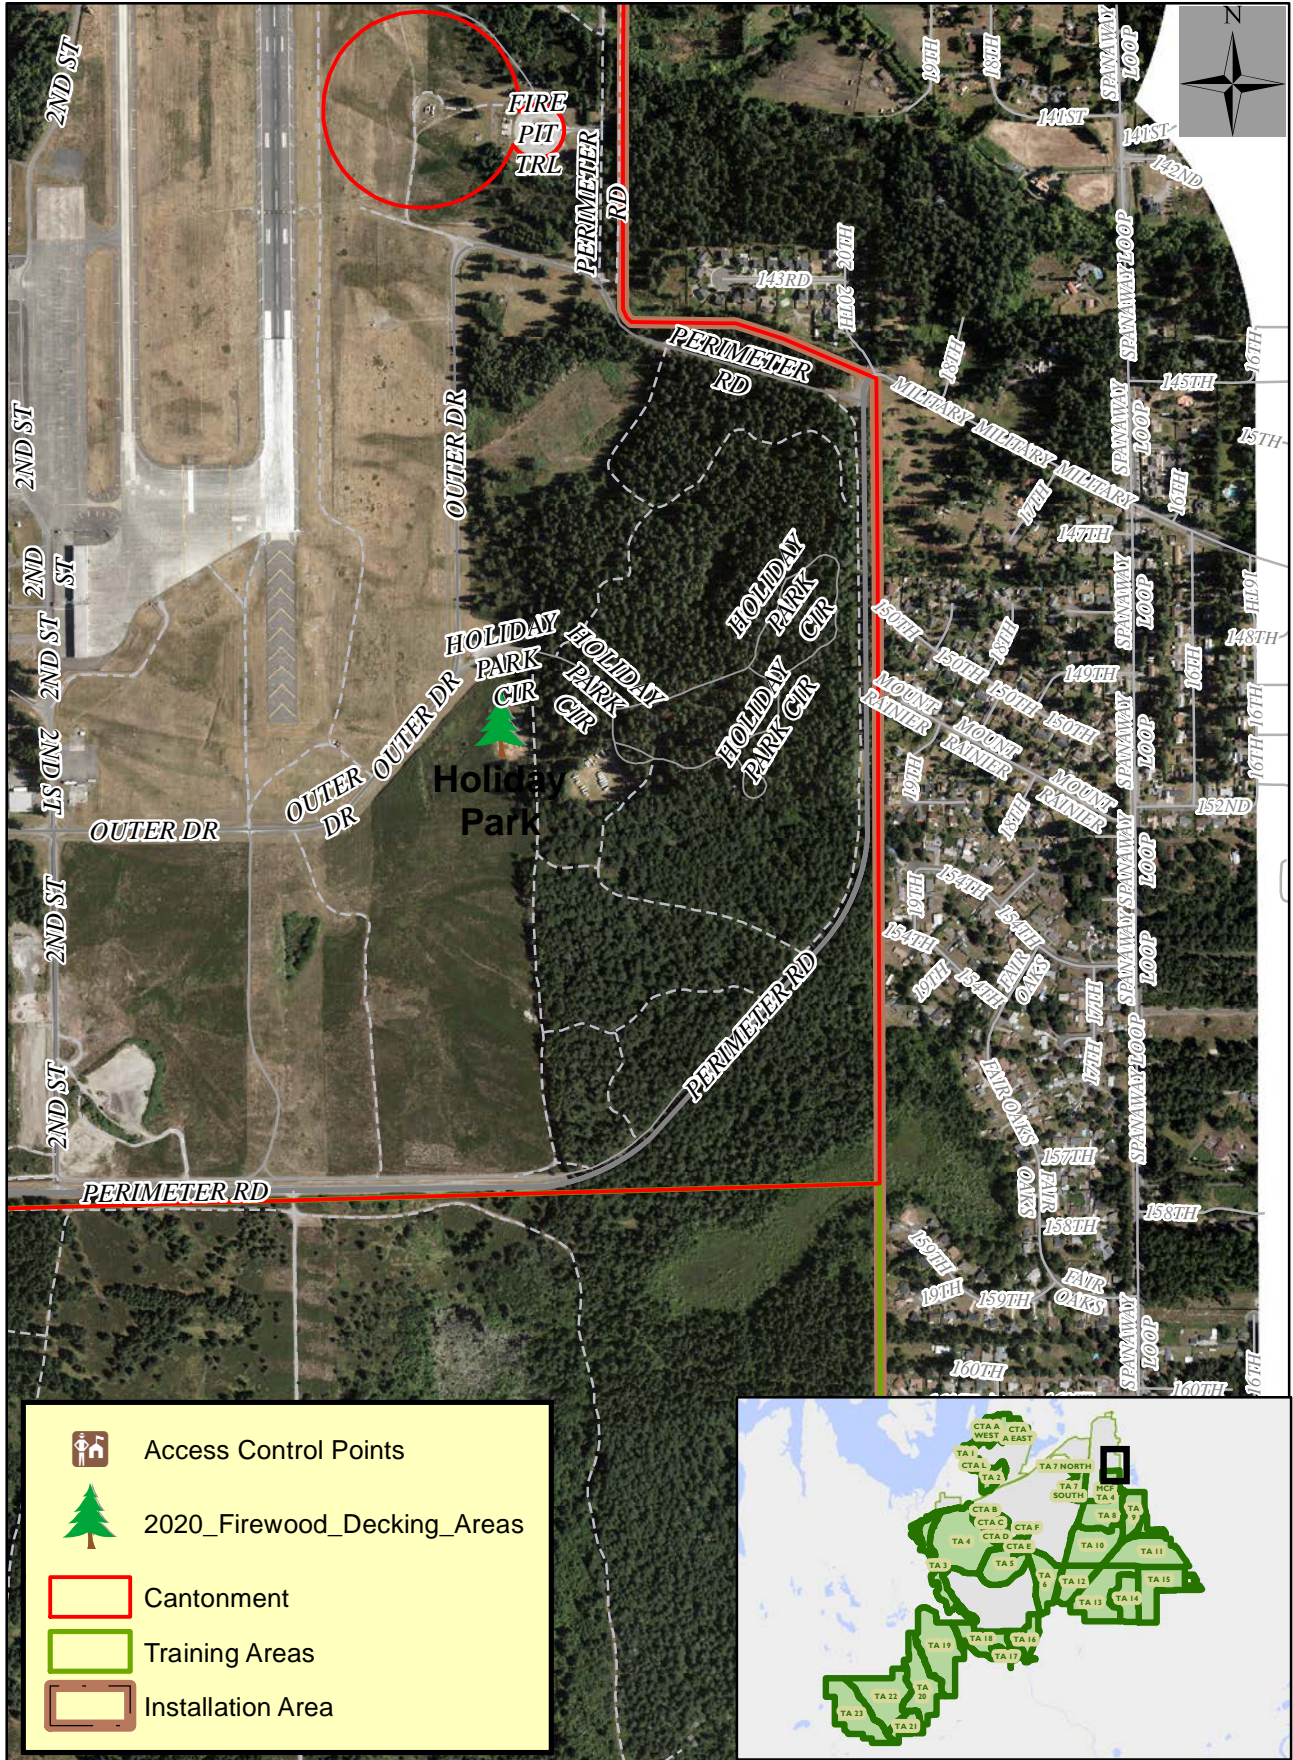

PLANT ROAD LD AREA

529200 529400 529600 529800 530000 530200 530400 530600 530800 531000 531200

5218400
5218200
5218000
5217800
5217600
5217400
5217200
5217000
5216800
5216600
5216400
5216200
5216000

5218400
5218200
5218000
5217800
5217600
5217400
5217200
5217000
5216800
5216600
5216400
5216200
5216000

529200 529400 529600 529800 530000 530200 530400 530600 530800 531000 531200

 2021_Firwood_Decking_Areas

 Training Areas

HOLIDAY PARK FW

	Access Control Points
	2020_Firewood_Decking_Areas
	Cantonment
	Training Areas
	Installation Area

1:12,000

4TH DIVISION (R09) FW

1:12,000

0 387.5 775 1,550 2,325 3,100

Feet